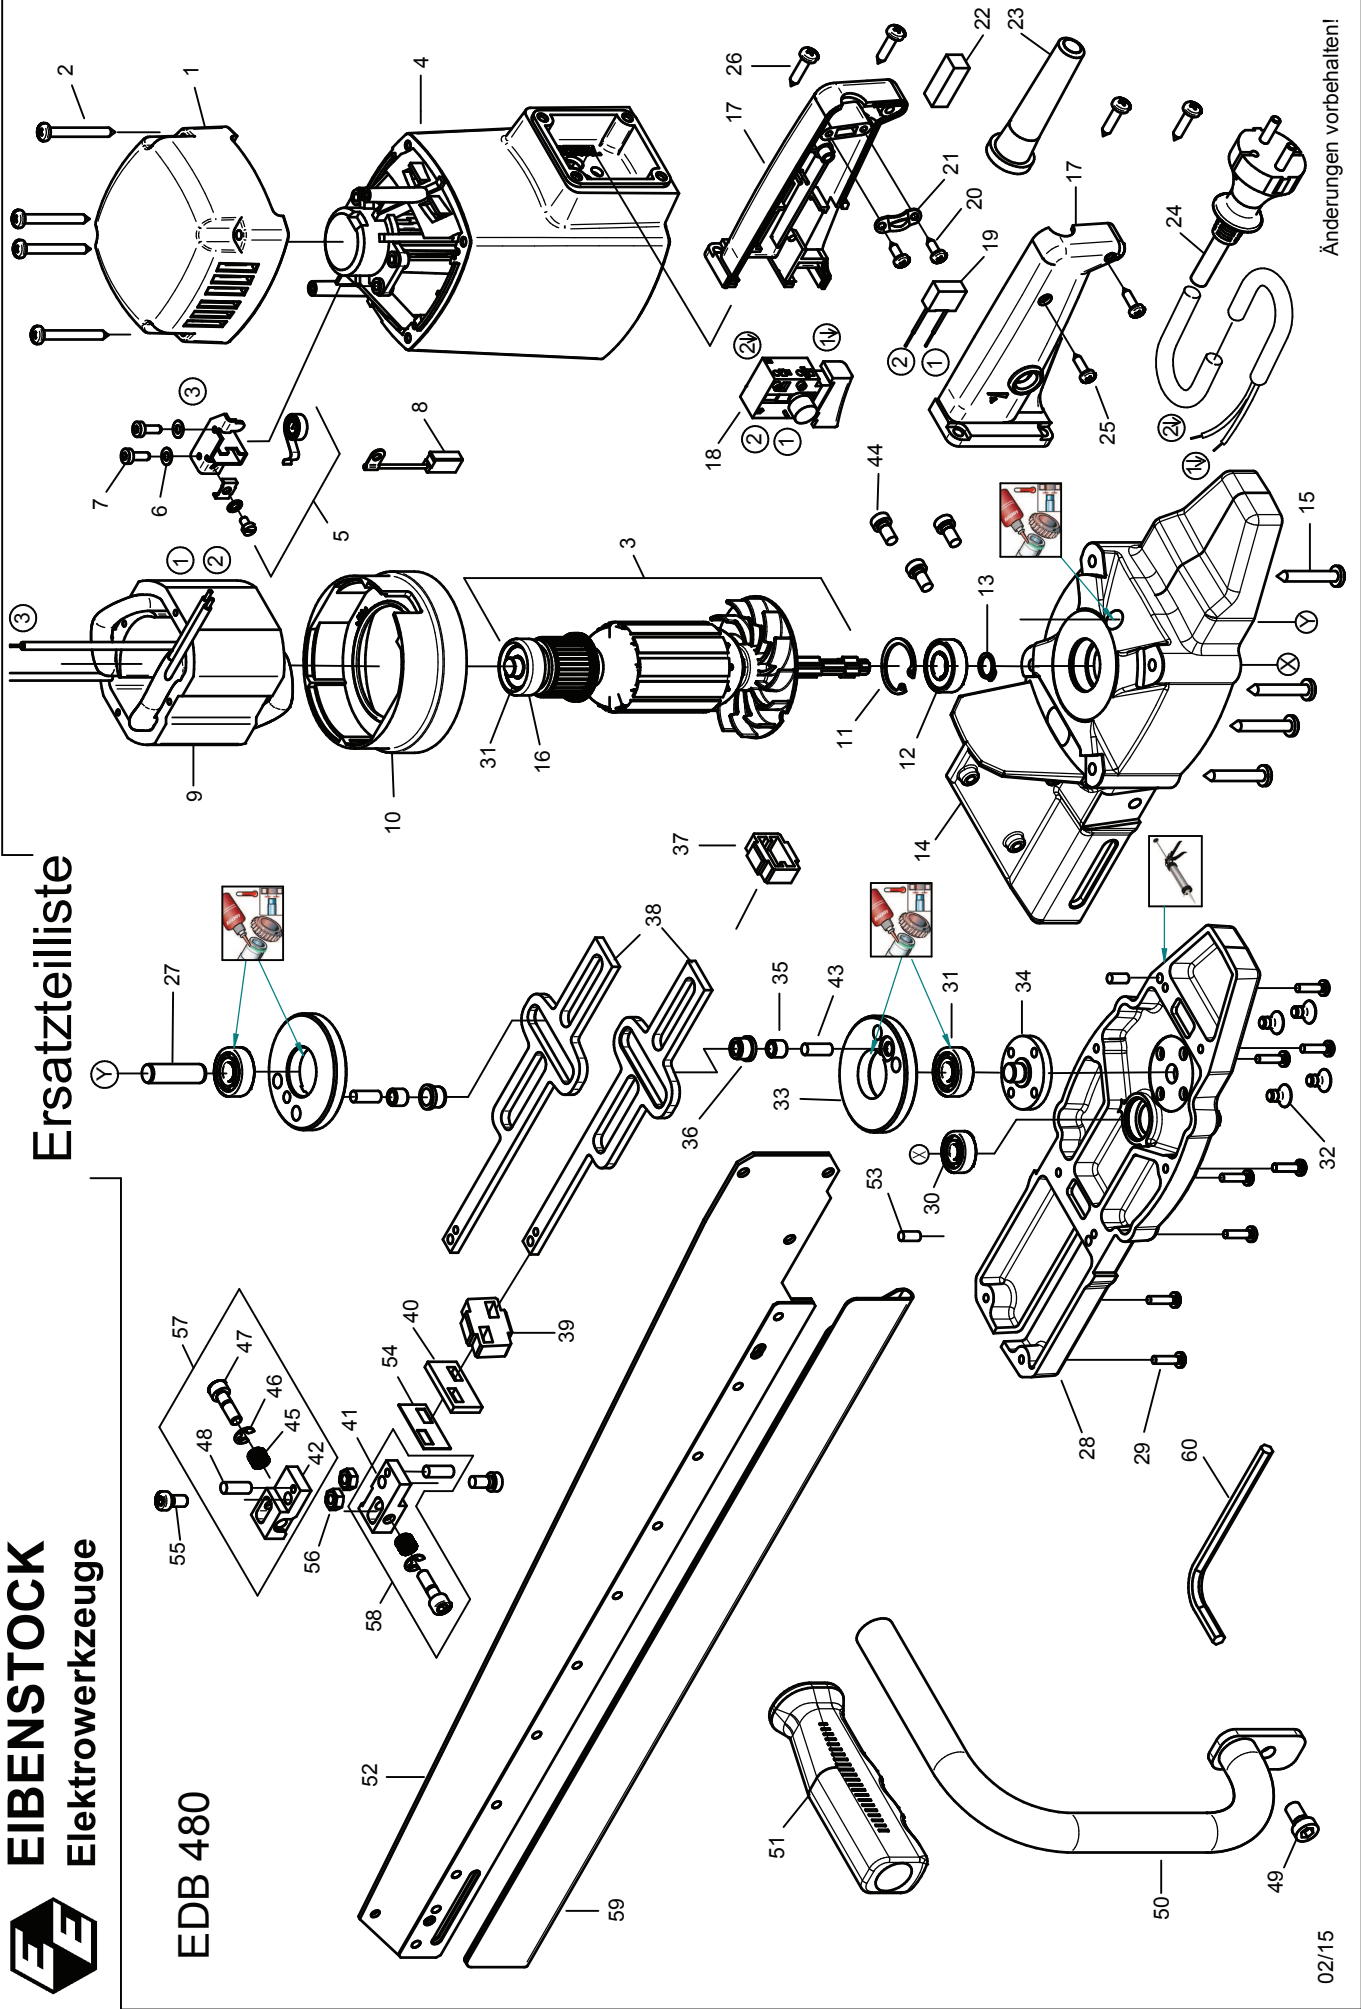

EIBENSTOCK
Elektrowerkzeuge

Ersatzteilliste

EDB 480

EDB 480 - 230 V

06643000

Nr.	Bezeichnung	Bestellnr.	Stk		Nr.	Bezeichnung	Bestellnr.	Stk	
1	Kappe	80900082	1		31	Rillenkugellager 6000 2Z	80410021	3	
2	Blechschaube HC4,8x45	80201267	4		32	Senkkopfschraube M6x10	80201107	4	
3	Läufer, kpl.	76641100	1		33	Exzenterrad	76641430	2	
4	Motorgehäuse	80901013	1		34	Flansch	76641410	1	
5	Taschenbürstenhalter, kpl.	80201199	2		35	Radial-Nadelkranz	80420170	2	
6	Federscheibe B4 gewellt	80201385	4		36	Buchse	76641435	2	
7	Gewindefurchschraube CM4x12	80201180	4		37	Führungslager hinten	76641652	1	
8	Kohlebürste 6,3x16x20	80700019	2		38	Schieber	76641650	2	
9	Polring, kpl.	7154A150	1		39	Führungslager vorn	76641654	1	
10	Luftleitring	80900160	1		40	Filzdichtung	76641625	1	
11	Sicherungsring 28/1,2	80201333	1		41	Sägeblattaufnahme links	76641643	1	
12	Rillenkugellager 6001 2RS	80410032	1		42	Sägeblattaufnahme rechts	76641645	1	
13	Sicherungsring 11/1	80201320	1		43	Zylinderstift 6x16	80200790	2	
14	Getriebelagerschild, grün	76641610	1		44	Zylinderschraube M6x12	80201119	3	
15	Blechschaube HC5,5x25	80201290	4		45	Druckfeder	80200805	2	
16	Lagerkappe	83000031	1		46	Sicherungsscheibe 4	80201360	2	
17	Griffpaar	76643268	1		47	Schraube mit Einstich M6x20	76641640	2	
18	Einbauschalter	80600158	1		48	Passkerbstift 4x12	80200575	2	
19	Entstörkondensator	80500010	1		49	Zylinderschraube M8x14	80200789	1	
20	Blechschaube HC4,2x13	80201270	2		50	Bügelgriff	76641590	1	
21	Zugentlastungsschelle	85000020	1		51	Gummigriff	83000006	1	
22	Füllstück	80600306	2		52	Schwert, kpl.	76643670	1	
23	Kabelausführungsmuffe	83000004	1		53	Steckerbstift 5x12	80200584	2	
24	Anschlußleitung	80600060	1		54	Abdeckung	76643626	1	
25	Blechschaube HC4,2x16	80201271	2		55	Schraube M6x20	80201124	2	
26	Blechschaube HC4,8x22	80201280	4		56	Mutter M6	80201032	2	
27	Zylinderstift 10x35	80200791	1		57	Sägeblattaufnahme, links	7664364L	1	
28	Getriebegehäuse, schwarz	76641400	1		58	Sägeblattaufnahme, rechts	7664364R	1	
29	Linsenschraube M4x16	80201131	8		59	Sägeblattschutz	80900250	1	
30	Rillenkugellager 608 2Z	80410011	1		60	Inbusschlüssel SW 5	80430047	1